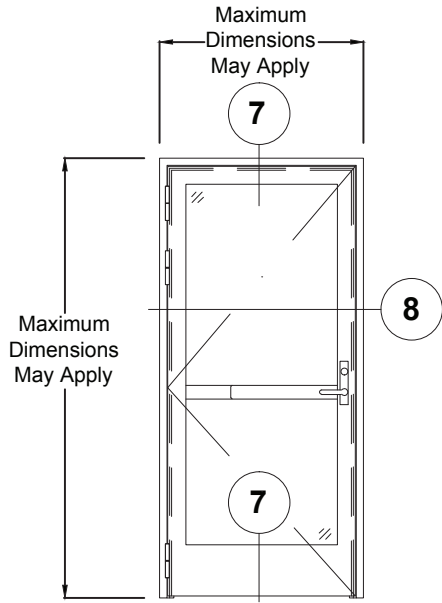

**VDS LITE 20, 45, 60, & 90 MIN.
NON TEMP RISE
SINGLE DOOR ELEVATION**

**Stand Alone
Single Door**

**VDS LITE NON TEMP RISE WALL
ELEVATION WITH 20, 45, 60, &
90 MIN. SINGLE DOOR**

Single Door with Sidelites and Transom

NOTE:
Refer to current data
sheet for maximum
sizes of exposed
glass.

LEGEND:
00 20, 45, 60, & 90
min. non-temp
rise applications.

VDS LITE DETAILS

INTERIOR APPLICATION SHOWN

1 HEAD DETAIL

4 JAMB DETAIL

2 HORIZONTAL MULLION DETAIL