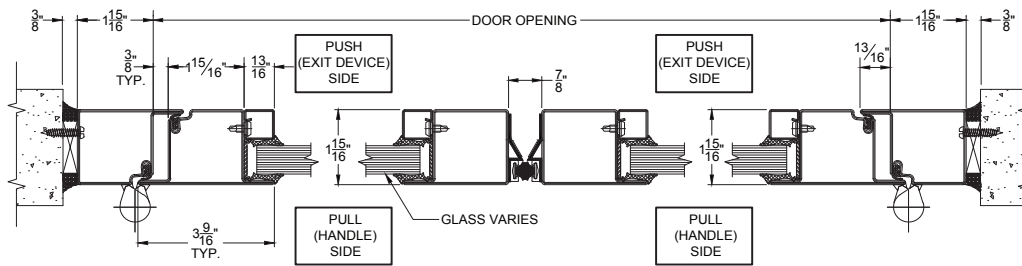

9
**VDS LITE 20, 45, 60, & 90 MIN. NON TEMP
RISE DOUBLE DOOR- HORIZONTAL**
INTERIOR APPLICATION SHOWN