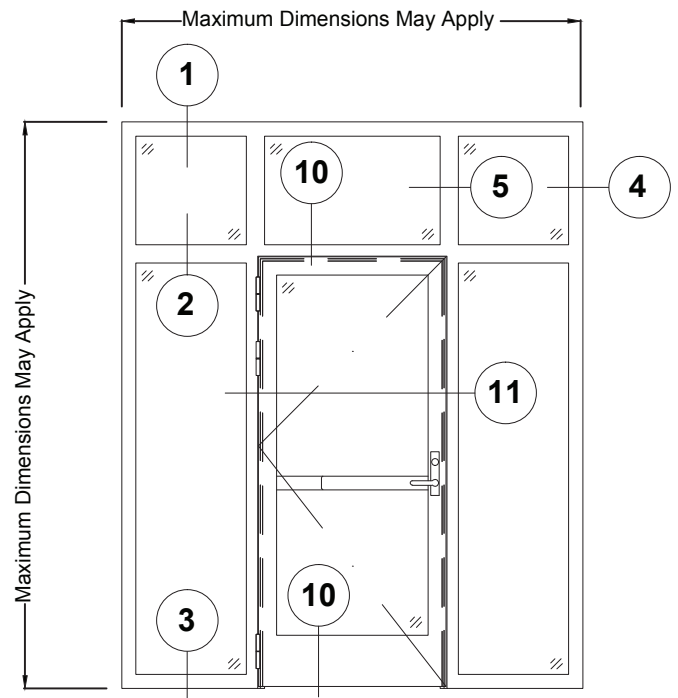

**VDS LITE 20, 45, 60, & 90 MIN.
NON TEMP RISE
SINGLE DOOR ELEVATION**

**Stand Alone
Single Door**

**VDS LITE NON TEMP RISE WALL
ELEVATION WITH 20, 45, 60, &
90 MIN. SINGLE DOOR**

Single Door with Sidelites and Transom

NOTE:
Refer to current data
sheet for maximum
sizes of exposed
glass.

LEGEND:
00 20, 45, 60, & 90
min. non-temp
rise applications.

VDS LITE DETAILS

INTERIOR APPLICATION SHOWN

1 HEAD DETAIL

4 JAMB DETAIL

2 HORIZONTAL MULLION DETAIL