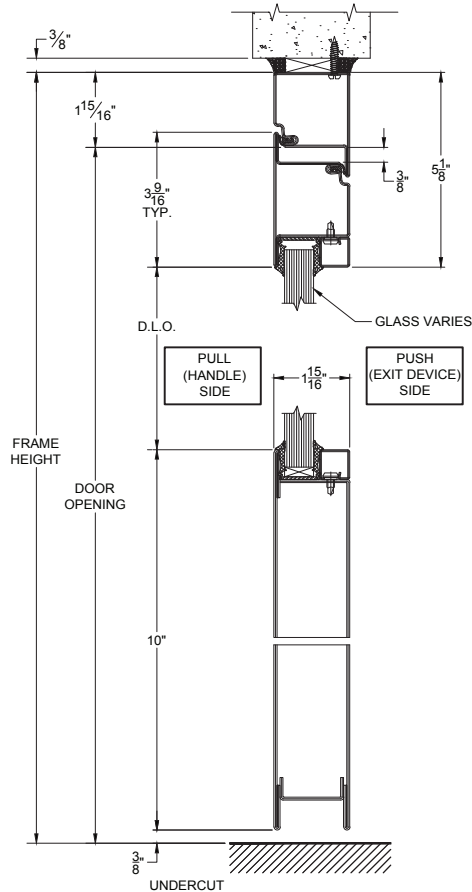

**20, 45, 60, & 90 MIN. NON TEMP
RISE DOOR WITHOUT
SIDELIGHTS & TRANSOMS**

7
**VDS LITE 20, 45, 60, & 90 MIN. NON
TEMP RISE SINGLE DOOR- VERTICAL**
INTERIOR APPLICATION SHOWN