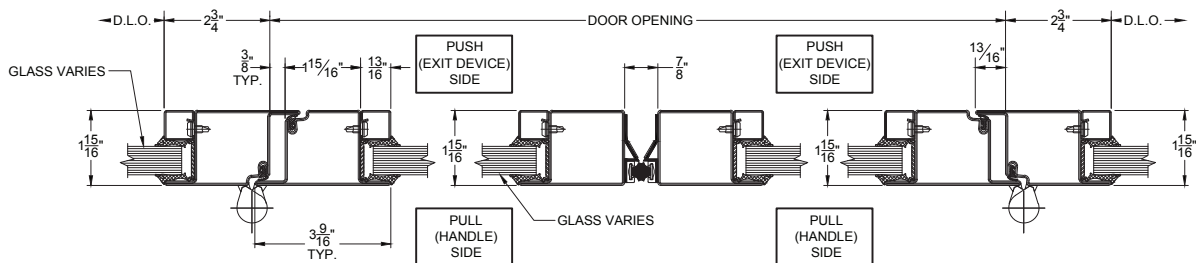

**12 VDS LITE 20, 45, 60, & 90 MIN.
NON TEMP RISE DOOR - HORIZONTAL
INTERIOR APPLICATION SHOWN**