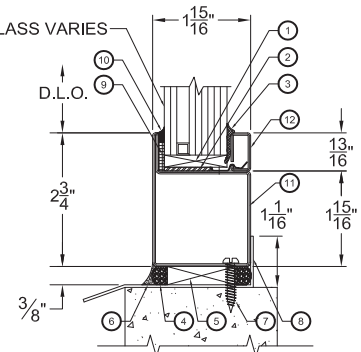

6 EXTERIOR SILL DETAIL