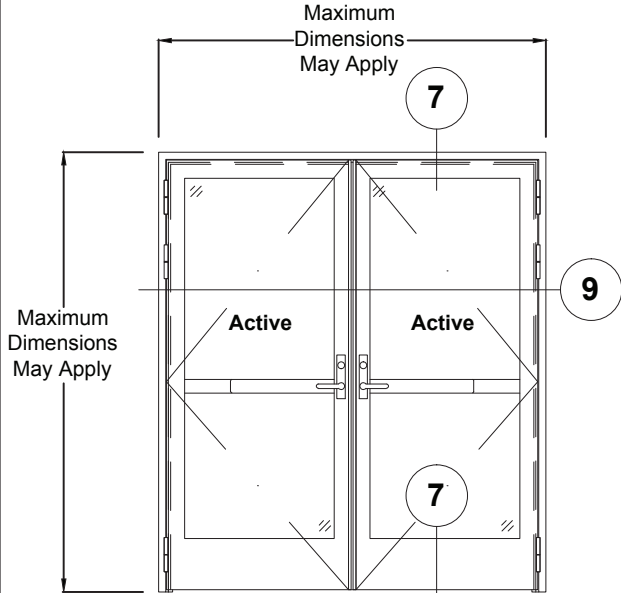

**VDS LITE 20, 45, 60, & 90 MIN.
NON TEMP RISE
SINGLE DOOR ELEVATION**

**Stand Alone
Single Door**

**VDS LITE NON TEMP RISE WALL
ELEVATION WITH 20, 45, 60, &
90 MIN. SINGLE DOOR**

Single Door with Sidelites and Transom

**VDS LITE 20, 45, 60, & 90 MIN.
NON TEMP RISE
PAIR OF DOORS ELEVATION**

**Stand Alone
Pair of Doors**

**VDS LITE NON TEMP RISE WALL
ELEVATION WITH 20, 45, 60, &
90 MIN. PAIR OF DOORS**

Pair of Doors with Sidelites and Transom

NOTE:
Refer to current data
sheet for maximum
sizes of exposed
glass.

LEGEND:
00 20, 45, 60, & 90
min. non-temp
rise applications.

VDS LITE DETAILS

INTERIOR APPLICATION SHOWN

1 HEAD DETAIL

4 JAMB DETAIL

2 HORIZONTAL MULLION DETAIL