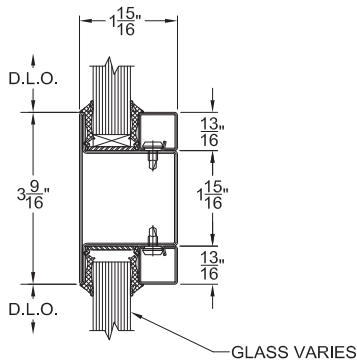

NOTE:
Refer to current data
sheet for maximum
sizes of exposed
glass.

LEGEND:
00 20, 45, 60, & 90
min. non-temp
rise applications.

VDS LITE DETAILS

INTERIOR APPLICATION SHOWN

1 HEAD DETAIL

4 JAMB DETAIL

2 HORIZONTAL MULLION DETAIL

5 VERTICAL MULLION DETAIL

NOTES:

1. SETTING BLOCK (SILL ONLY) ALTERNATES BY OTHERS:

- A. HARDWOOD
- B. CALCIUM SILICATE
- C. NEOPRENE (90 DURO)

2. CONTINUOUS INTUMESCENT TAPE FURNISHED W/VDS FRAME INSTALLED BY OTHERS.