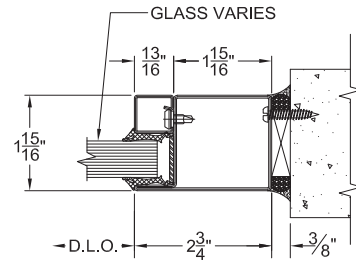

NOTE:
Refer to current data
sheet for maximum
sizes of exposed
glass.

LEGEND:
00 20, 45, 60, & 90
min. non-temp
rise applications.

VDS LITE DETAILS

INTERIOR APPLICATION SHOWN

1 HEAD DETAIL

4 JAMB DETAIL

2 HORIZONTAL MULLION DETAIL