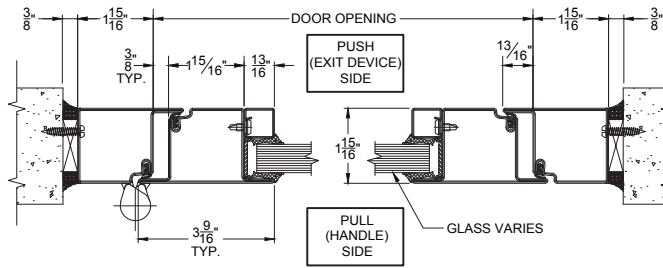

5. SHIMS PROVIDED BY OTHERS. ACCEPTABLE ALTERNATES: HARDWOOD, CALCIUM SILICATE, OR CEDAR SHINGLES.

6. FINISH SEALANT BY OTHERS.

7. ANCHOR SCREWS PROVIDED AND INSTALLED BY OTHERS. PLACE 20" O.C. MAX. HEAD DIA. 3/8"; MAX. SHANK DIA. 1/4".

3 INTERIOR SILL DETAIL

6 EXTERIOR SILL DETAIL

**20, 45, 60, & 90 MIN. NON TEMP
RISE DOOR WITHOUT
SIDELIGHTS & TRANSOMS**

7
**VDS LITE 20, 45, 60, & 90 MIN. NON
TEMP RISE SINGLE DOOR- VERTICAL**
INTERIOR APPLICATION SHOWN