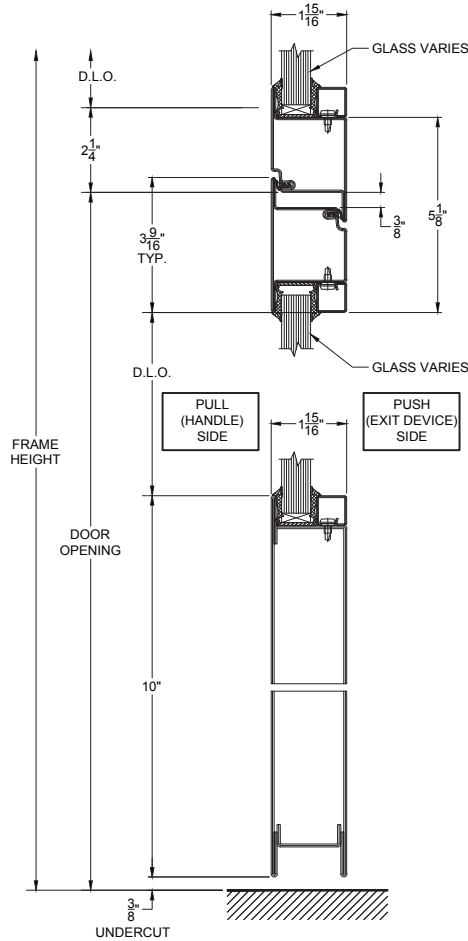

**20, 45, 60, & 90 MIN. NON TEMP RISE
DOOR W/ SIDELIGHTS & TRANSOMS**

**10 VDS LITE 20, 45, 60, & 90 MIN.
NON TEMP RISE DOOR - VERTICAL
INTERIOR APPLICATION SHOWN**