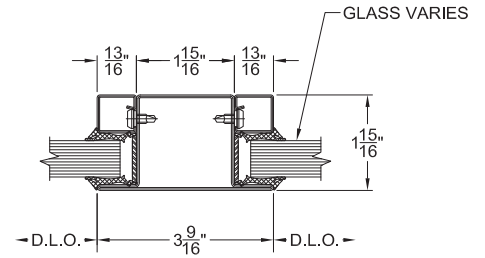

NOTE:
Refer to current data
sheet for maximum
sizes of exposed
glass.

LEGEND:
00 20, 45, 60, & 90
min. non-temp
rise applications.

VDS LITE DETAILS

INTERIOR APPLICATION SHOWN

1 HEAD DETAIL

4 JAMB DETAIL

2 HORIZONTAL MULLION DETAIL