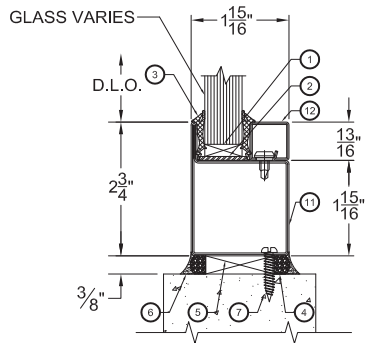

3 INTERIOR SILL DETAIL