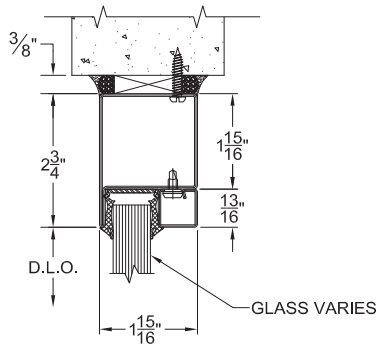

**VDS LITE 20, 45, 60, & 90 MIN.
NON TEMP RISE
PAIR OF DOORS ELEVATION**

**Stand Alone
Pair of Doors**

**VDS LITE NON TEMP RISE WALL
ELEVATION WITH 20, 45, 60, &
90 MIN. PAIR OF DOORS**

Pair of Doors with Sidelites and Transom

NOTE:
Refer to current data
sheet for maximum
sizes of exposed
glass.

LEGEND:
00 20, 45, 60, & 90
min. non-temp
rise applications.

VDS LITE DETAILS

INTERIOR APPLICATION SHOWN

1 HEAD DETAIL

4 JAMB DETAIL

2 HORIZONTAL MULLION DETAIL