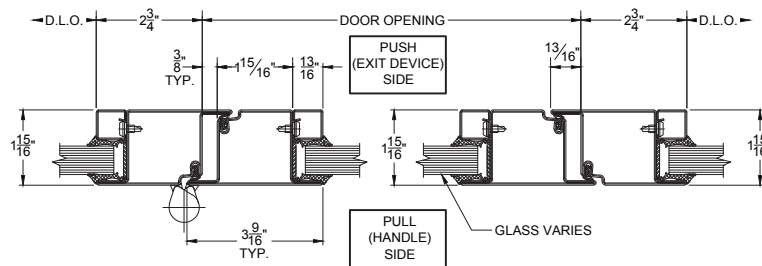

**11 VDS LITE 20, 45, 60, & 90 MIN.
NON TEMP RISE DOOR - HORIZONTAL
INTERIOR APPLICATION SHOWN**