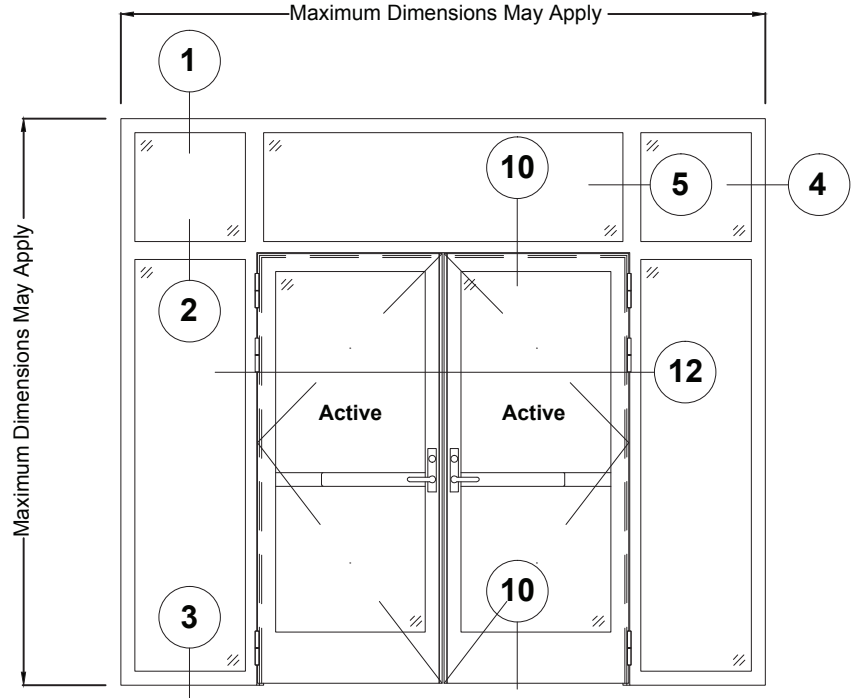

**VDS LITE 20, 45, 60, & 90 MIN.
NON TEMP RISE
SINGLE DOOR ELEVATION**

**Stand Alone
Single Door**

**VDS LITE NON TEMP RISE WALL
ELEVATION WITH 20, 45, 60, &
90 MIN. SINGLE DOOR**

Single Door with Sidelites and Transom

**VDS LITE 20, 45, 60, & 90 MIN.
NON TEMP RISE
PAIR OF DOORS ELEVATION**

**Stand Alone
Pair of Doors**

**VDS LITE NON TEMP RISE WALL
ELEVATION WITH 20, 45, 60, &
90 MIN. PAIR OF DOORS**

Pair of Doors with Sidelites and Transom

NOTE:
Refer to current data
sheet for maximum
sizes of exposed
glass.

LEGEND:
00 20, 45, 60, & 90
min. non-temp
rise applications.

VDS LITE DETAILS

INTERIOR APPLICATION SHOWN

1 HEAD DETAIL

4 JAMB DETAIL

2 HORIZONTAL MULLION DETAIL